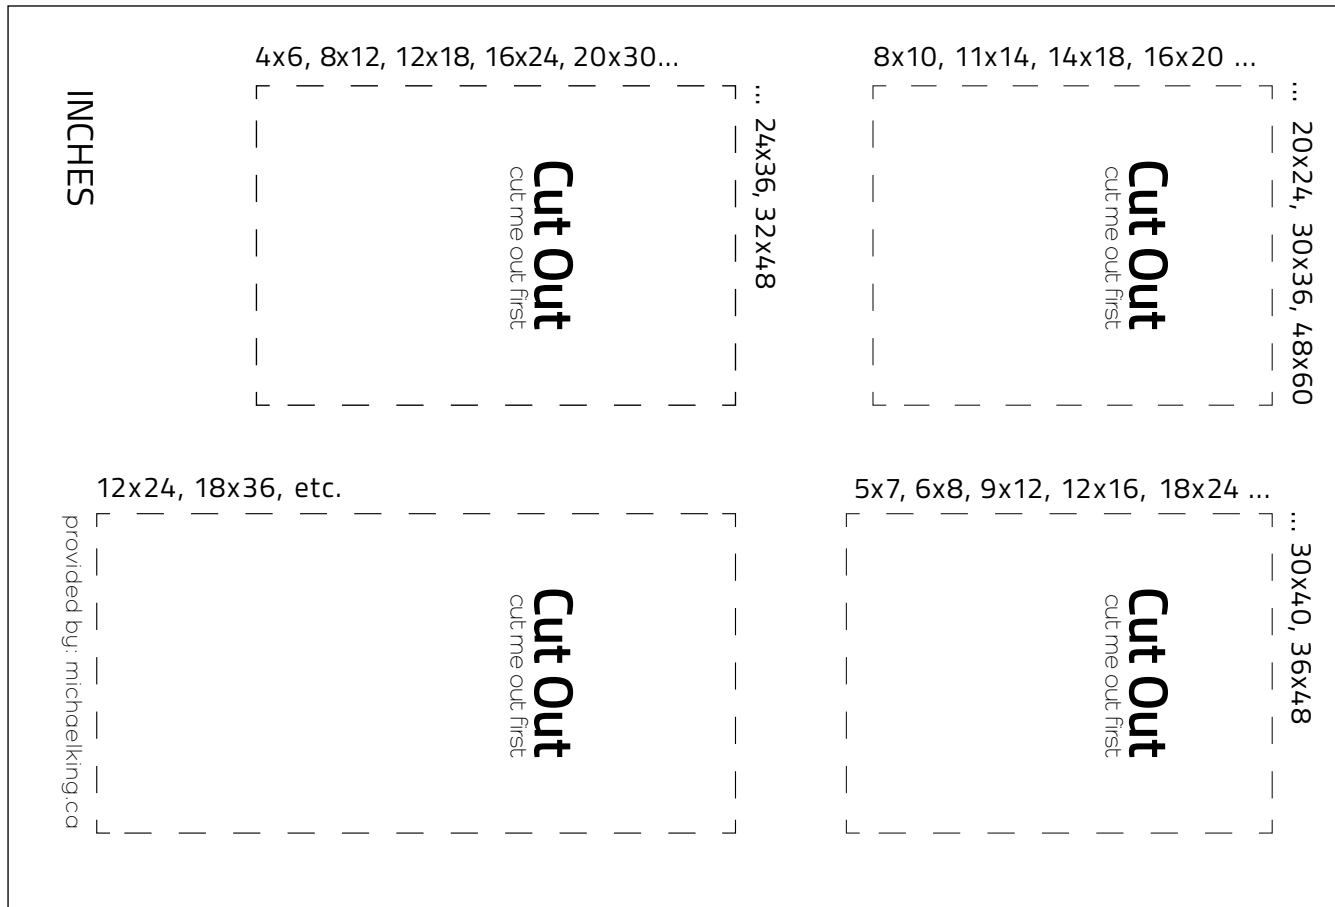

Thumbnail Box Template

Print Page at 100% scale onto standard 8.5x11" paper or card stock

Spray glue onto illustration or matting board if desired

Cut out holes first* (dotted line)

Cut out solid perimeter line*

**always cut slowly making sure not to cut yourself*

LARGE

SMALL